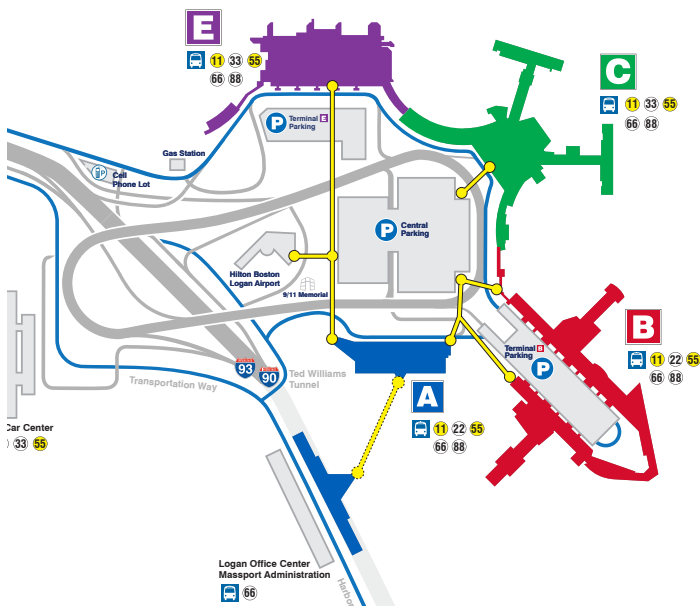

NEW back bay Logan Express

NONSTOP ROUNDTRIP SHUTTLE SERVICE FROM BACK BAY TO LOGAN AIRPORT

► PICK UP LOCATIONS:

**HYNES CONVENTION CENTER
COPLEY SQUARE**

FIRST PICK UP 5:00 AM

LAST PICK UP 9:00 PM

**BOSTON LOGAN INTERNATIONAL AIRPORT
(ALL TERMINALS)**

FIRST PICK UP 6:00 AM

LAST PICK UP 10:00 PM

► BUSES RUN EVERY 20 MINUTES

► \$5.00 ONE WAY - CREDIT OR DEBIT CARD ONLY

► FREE - WITH A VALID MBTA PASS

bostonlogan 

flylogan.com 1-800-23-LOGAN

back bay Logan Express

BOSTON LOGAN INTERNATIONAL AIRPORT

BOSTON LOGAN NOW OFFERS:

- 76 NON-STOP DOMESTIC DESTINATIONS
 - 36 NON-STOP INTERNATIONAL DESTINATIONS
- FEATURING:

▶ BEIJING, CHINA	 海南航空 HAINAN AIRLINES
▶ ISTANBUL, TURKEY	TURKISH AIRLINES 
▶ DUBAI, UNITED ARAB EMIRATES	 Emirates
▶ PANAMA CITY, PANAMA	CopaAirlines 
▶ TOKYO, JAPAN	 JAPAN AIRLINES

**HYNES CONVENTION CENTER
COPLEY SQUARE**

FIRST PICK UP 5:00 AM

LAST PICK UP 9:00 PM

BOSTON LOGAN INTERNATIONAL AIRPORT (ALL TERMINALS)

FIRST PICK UP 6:00 AM

LAST PICK UP 10:00 PM

\$5.00 ONE WAY - CREDIT OR DEBIT CARD ONLY